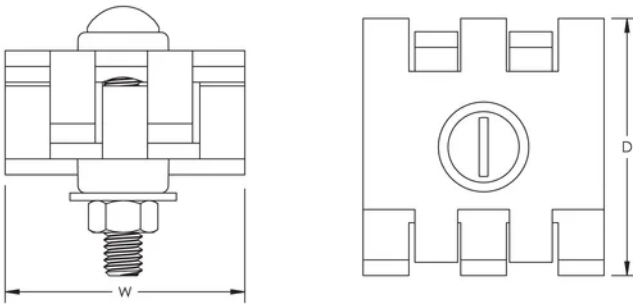

DIAGRAMS

WARNING

---

nVent products shall be installed and used only as indicated in nVent's product instruction sheets and training materials. Instruction sheets are available at www.nvent.com and from your nVent customer service representative. Improper installation, misuse, misapplication or other failure to completely follow nVent's instructions and warnings may cause product malfunction, property damage, serious bodily injury and death and/or void your warranty.

North America

+1.800.753.9221
Option 1 – Customer Care
Option 2 – Technical
Support

Europe

Netherlands:
+31 800-0200135
France:
+33 800 901 793

Europe

Germany:
800 1890272
Other Countries:
+31 13 5835404

APAC

Shanghai:
+ 86 21 2412 1618/19
Sydney:
+61 2 9751 8500

Our powerful portfolio of brands:

CADDY ERICO HOFFMAN ILSCO SCHROFF TRACHTE