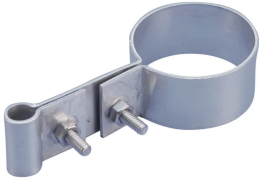

# Extended Strap Cable/Point to Pipe Support

## FEATURES

Offset support for air terminals or conductors

## SPECIFICATIONS

Table 1/2						
Catalog Number	Material	Finish	Diameter (Ø)	Outer Diameter (OD)	Height (H)	A
LPA676	Aluminum		13.0 - 15.88 mm	60.3 - 73.03 mm	31.8 mm	63.5 mm
LPA675	Aluminum		13.0 - 15.88 mm	48.3 - 60.96 mm	31.8 mm	63.5 mm
LPA677	Aluminum		13.0 - 15.88 mm	88.9 - 101.6 mm	31.8 mm	63.5 mm
LPA678	Aluminum		13.0 - 15.88 mm	114.3 - 127 mm	31.8 mm	63.5 mm
LPC675	Copper	Tinned	13.0 - 15.88 mm	48.3 - 60.96 mm	31.8 mm	63.5 mm
LPC676	Copper	Tinned	13.0 - 15.88 mm	60.3 - 73.03 mm	31.8 mm	63.5 mm

Catalog Number	Material	Finish	Diameter (Ø)	Outer Diameter (OD)	Height (H)	A
LPC677	Copper	Tinned	13.0 - 15.88 mm	88.9 - 101.6 mm	31.8 mm	63.5 mm
LPC678	Copper	Tinned	13.0 - 15.88 mm	114.3 - 127 mm	31.8 mm	63.5 mm