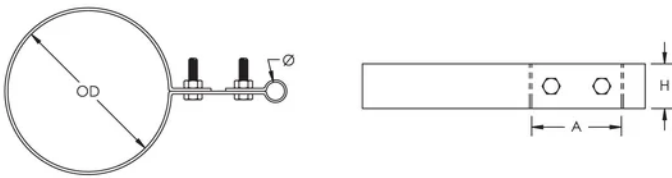

Catalog Number	Material	Finish	Diameter (Ø)	Outer Diameter (OD)	Height (H)	A
LPC677	Copper	Tinned	13.0 - 15.88 mm	88.9 - 101.6 mm	31.8 mm	63.5 mm
LPC678	Copper	Tinned	13.0 - 15.88 mm	114.3 - 127 mm	31.8 mm	63.5 mm

Table 2/2

Catalog Number	Unit Weight	Certifications
LPA676	0.07 kg	
LPA675	0.07 kg	
LPA677	0.1 kg	
LPA678	0.12 kg	
LPC675	0.17 kg	E202878-Combined_CoC, E202878-Combined_CoC
LPC676	0.17 kg	E202878-Combined_CoC, E202878-Combined_CoC
LPC677	0.24 kg	E202878-Combined_CoC, E202878-Combined_CoC
LPC678	0.28 kg	E202878-Combined_CoC, E202878-Combined_CoC

ADDITIONAL PRODUCT DETAILS

Air terminals must be attached to a threaded base.

DIAGRAMS

WARNING

nVent products shall be installed and used only as indicated in nVent's product instruction sheets and training materials. Instruction sheets are available at www.nvent.com and from your nVent customer service representative. Improper installation, misuse, misapplication or other failure to completely follow nVent's instructions and warnings may cause product malfunction, property damage, serious bodily injury and death and/or void your warranty.