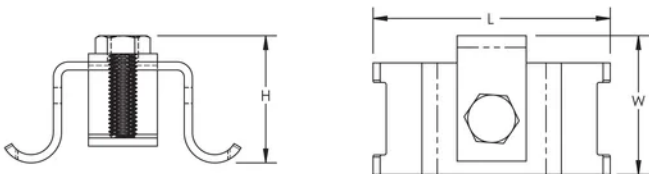

DIAGRAMS

WARNING

nVent products shall be installed and used only as indicated in nVent's product instruction sheets and training materials. Instruction sheets are available at www.nvent.com and from your nVent customer service representative. Improper installation, misuse, misapplication or other failure to completely follow nVent's instructions and warnings may cause product malfunction, property damage, serious bodily injury and death and/or void your warranty.