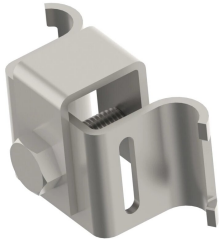

ISONV Strap Clamp

FEATURES

Fastens ISONV Strap

Flared leg design provides a secure fit, locking each leg in place

SPECIFICATIONS

Table 1/1

Catalog Number	Material	Height (H)	Length (L)	Width (W)
ISONVSTRAPC	Stainless Steel 304 (EN 1.4301)	45 mm	85mm	50 mm