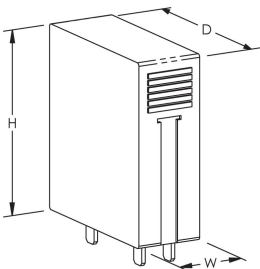

Catalog Number	UTB30MEX	UTB15MEX
Max Discharge Current (I_{max}), Per Mode	20kA 8/20 μs	20kA 8/20 μs
Protection Modes	Common Differential	Common Differential
Technology	Gas Discharge Tube (GDT) Silicon Avalanche Diode (SAD)	Gas Discharge Tube (GDT) Silicon Avalanche Diode (SAD)
Voltage Protection Level (Up), L-L	44 V @ 3 kA	25 V @ 3 kA
Temperature	-20 to 65 °C	-20 to 65 °C
Enclosure Material	UL® 94V-0 Thermoplastic	UL® 94V-0 Thermoplastic
Depth (D)	49mm	49mm
Height (H)	45 mm	45 mm
Width (W)	18 mm	18 mm
Unit Weight	0.02 kg	0.02 kg

Table 2/2

Catalog Number	UTB30MEX	UTB15MEX
Complies With	ANSI®/IEEE® C62.41.2-2002 Cat A, Cat B, Cat C	ANSI®/IEEE® C62.41.2-2002 Cat A, Cat B, Cat C

DIAGRAMS

WARNING

nVent products shall be installed and used only as indicated in nVent's product instruction sheets and training materials. Instruction sheets are available at www.nvent.com and from your nVent customer service representative. Improper installation, misuse, misapplication or other failure to completely follow nVent's instructions and warnings may cause product malfunction, property damage, serious bodily injury and death and/or void your warranty.