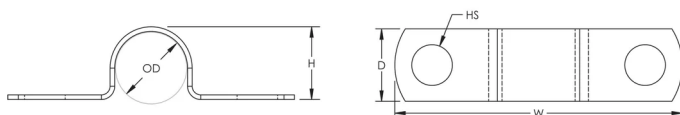

Table 2/2

Catalog Number	Hole Size (HS)	Certifications
LPC804	4.76 mm	E202878-Combined_CoC, E202878-Combined_CoC
LPC802	4.76 mm	E202878-Combined_CoC, E202878-Combined_CoC
LPA804	4.76 mm	
LPC808L	7.14 mm	E202878-Combined_CoC, E202878-Combined_CoC
LPA808	7.14 mm	
LPC808	7.14 mm	E202878-Combined_CoC, E202878-Combined_CoC
LPC806	7.14 mm	E202878-Combined_CoC, E202878-Combined_CoC

DIAGRAMS

WARNING

nVent products shall be installed and used only as indicated in nVent's product instruction sheets and training materials. Instruction sheets are available at www.nvent.com and from your nVent customer service representative. Improper installation, misuse, misapplication or other failure to completely follow nVent's instructions and warnings may cause product malfunction, property damage, serious bodily injury and death and/or void your warranty.

North America

+1.800.753.9221
Option 1 – Customer Care
Option 2 – Technical
Support

Europe

Netherlands:
+31 800-0200135
France:
+33 800 901 793

Europe

Germany:
800 1890272
Other Countries:
+31 13 5835404

APAC

Shanghai:
+ 86 21 2412 1618/19
Sydney:
+61 2 9751 8500

Our powerful portfolio of brands:

CADDY ERICO HOFFMAN ILSCO SCHROFF TRACHTE