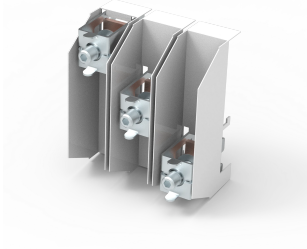

Connection Set, W060

Connection terminal, 3 pole without cover.

INDUSTRY STANDARDS

UL

CSA

GL

FEATURES

Description: Connection set, 3-pole without cover cap.

Rated voltage: 690 V

Width: 153

Pack quantity: 1 pc.

Approvals: CSA, UL, GL

SPECIFICATIONS

Table 1/1

Catalog Number	Height	Width	Depth	Material	Finish	Color
01537	100mm	153mm	25mm	Steel	Powder Coated	Light Gray
01538	100mm	153mm	25mm	Steel	Powder Coated	Light Gray