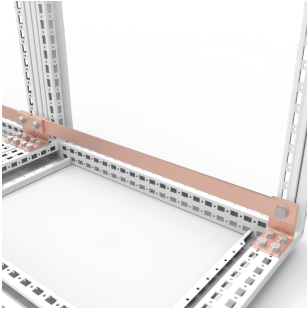

## PE Pen Bars, ECB

Prefabricated busbars designed and tested for nVent HOFFMAN enclosures.

### FEATURES

---

Description: Prefabricated busbars designed for nVent HOFFMAN enclosures.

Material: Copper.

Delivery: 2 pcs. of copper bar.

## SPECIFICATIONS

**Material:** Copper

**Finish:** Mill

Table 1/1

Catalog Number	Height	Width	Depth	Product Family
ECB043005	30mm	5mm	400mm	IEC General Accessories
ECB083005	30mm	5mm	800mm	IEC General Accessories
ECB063005	30mm	5mm	600mm	IEC General Accessories
ECB068010	80mm	10mm	600mm	IEC General Accessories
ECB083010	30mm	10mm	800mm	IEC General Accessories
ECB044010	40mm	10mm	400mm	IEC General Accessories
ECB043010	30mm	10mm	400mm	IEC General Accessories
ECB084010	40mm	10mm	800mm	IEC General Accessories
ECB048010	80mm	10mm	400mm	IEC General Accessories
ECB088010	80mm	10mm	800mm	IEC General Accessories
ECB064010	40mm	10mm	600mm	IEC General Accessories
ECB063010	30mm	10mm	600mm	IEC General Accessories