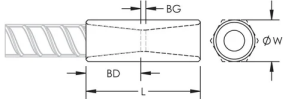

Designed to Meet: AASHTO;ABNT NBR 8548:1984;ACI 318 Type 1 (125% Specified Yield);ACI 318 Type 2 (Specified Tensile);ACI 349;ACI 359;AS3600

Package Quantity: 285

ADDITIONAL PRODUCT DETAILS

Bar dimensions and weights listed may vary by region. Coupler sizes not shown may be available by special order. Contact your nVent LENTON representative for more information.

DIAGRAMS

WARNING

nVent products shall be installed and used only as indicated in nVent's product instruction sheets and training materials. Instruction sheets are available at www.nvent.com and from your nVent customer service representative. Improper installation, misuse, misapplication or other failure to completely follow nVent's instructions and warnings may cause product malfunction, property damage, serious bodily injury and death and/or void your warranty.

North America

+1.800.753.9221
Option 1 – Customer Care
Option 2 – Technical
Support

Europe

Netherlands:
+31 800-0200135
France:
+33 800 901 793

Europe

Germany:
800 1890272
Other Countries:
+31 13 5835404