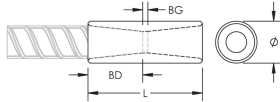

PRODUCT ATTRIBUTES

Material: Stainless Steel Duplex 2205 (EN 1.4462)

Finish: Plain

Rebar Size, Metric: 20 mm

Rebar Size, US: #6

Rebar Size, Canada: 20M

Diameter (Ø): 38 mm

Length (L): 71mm

Bar Depth (BD): 28mm

Bar Gap (BG): 15mm

Unit Weight: 0.25 kg

Designed to Meet: AASHTO;ABNT NBR 8548:1984;ACI 318 Type 1 (125% Specified Yield);ACI 318 Type 2 (Specified Tensile);ACI 349;ACI 359;AS3600

ADDITIONAL PRODUCT DETAILS

Bar dimensions and weights listed may vary by region. Coupler sizes not shown may be available by special order. Contact your nVent LENTON representative for more information.

DIAGRAMS

WARNING

nVent products shall be installed and used only as indicated in nVent's product instruction sheets and training materials. Instruction sheets are available at www.nvent.com and from your nVent customer service representative. Improper installation, misuse, misapplication or other failure to completely follow nVent's instructions and warnings may cause product malfunction, property damage, serious bodily injury and death and/or void your warranty.