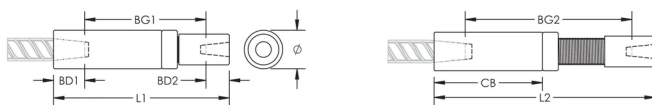

Length 1 (L1): 208 mm

Length 2 (L2): 273 mm

Bar Depth 1 (BD1): 37mm

Bar Depth 2 (BD2): 19mm

Bar Gap 1 (BG1): 152mm

Bar Gap 2 (BG2): 217mm

Coupler Body (CB): 132mm

Unit Weight: 1.85 kg

Designed to Meet: AASHTO;ABNT NBR 8548:1984;ACI 318 Type 1 (125% Specified Yield);ACI 318 Type 2 (Specified Tensile);ACI 349;ACI 359;AS3600

Package Quantity: 10

ADDITIONAL PRODUCT DETAILS

Bar dimensions and weights listed may vary by region. Coupler sizes not shown may be available by special order. Contact your nVent LENTON representative for more information.

DIAGRAMS

WARNING

---

nVent products shall be installed and used only as indicated in nVent's product instruction sheets and training materials. Instruction sheets are available at www.nvent.com and from your nVent customer service representative. Improper installation, misuse, misapplication or other failure to completely follow nVent's instructions and warnings may cause product malfunction, property damage, serious bodily injury and death and/or void your warranty.