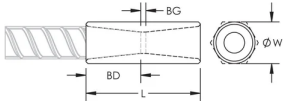

Designed to Meet: AASHTO;ABNT NBR 8548:1984;ACI 318 Type 1 (125% Specified Yield);ACI 318 Type 2 (Specified Tensile);ACI 349;ACI 359;AS3600

Package Quantity: 50

ADDITIONAL PRODUCT DETAILS

Bar dimensions and weights listed may vary by region. Coupler sizes not shown may be available by special order. Contact your nVent LENTON representative for more information.

DIAGRAMS

WARNING

nVent products shall be installed and used only as indicated in nVent's product instruction sheets and training materials. Instruction sheets are available at www.nvent.com and from your nVent customer service representative. Improper installation, misuse, misapplication or other failure to completely follow nVent's instructions and warnings may cause product malfunction, property damage, serious bodily injury and death and/or void your warranty.

North America

+1.800.753.9221

Option 1 – Customer Care

Option 2 – Technical

Support

Europe

Netherlands:

+31 800-0200135

France:

+33 800 901 793

Europe

Germany:

800 1890272

Other Countries:

+31 13 5835404