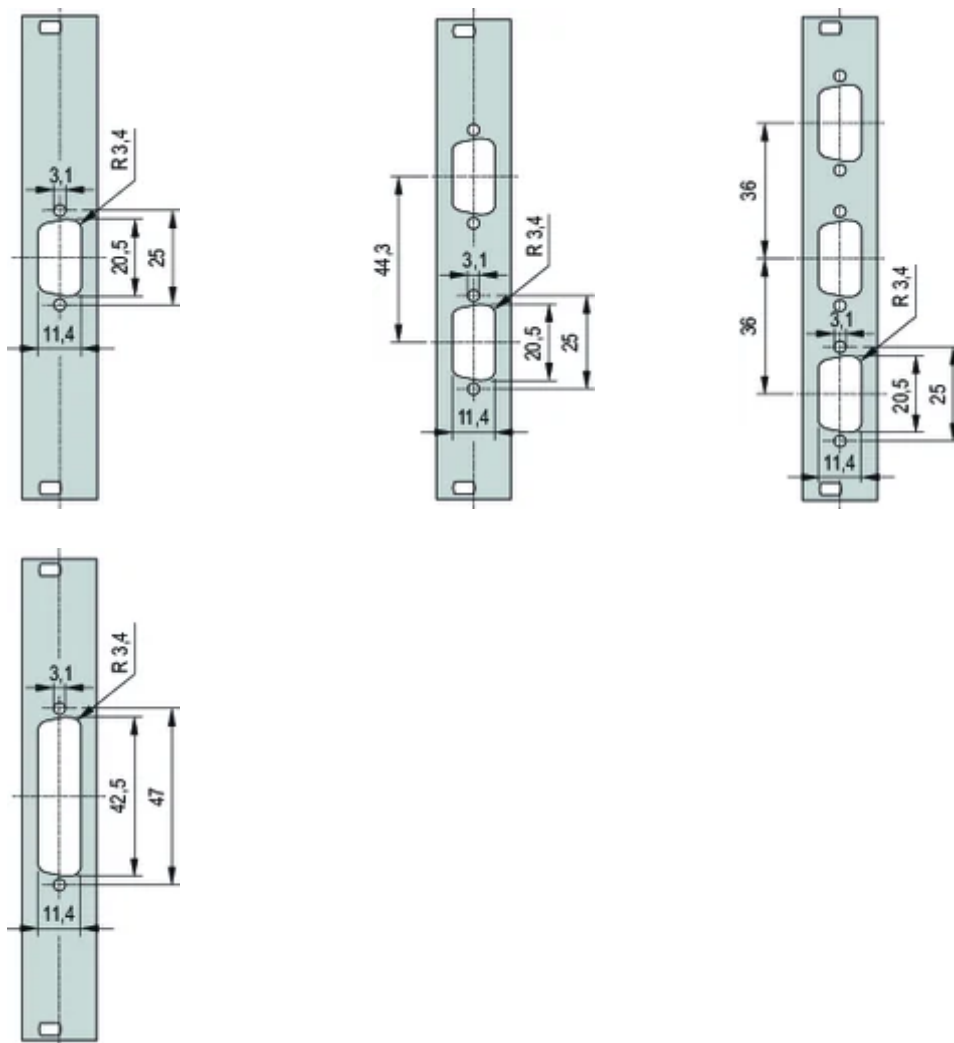

## SPECIFICATIONS

<b>Depth (D):</b>	2.5mm
<b>Material:</b>	Aluminum
<b>Accessory Type:</b>	Front panel
<b>Product Type:</b>	Front Panel

Table 1/2

Catalog Number	Rack Height	Rack Width	Package Quantity	Front Finish	Rear Finish	Number of Pins
30118-334	3U	4HP	1	Painted	Conductive	(1) 25
30118-332	3U	4HP	1	Painted	Conductive	(3) 9
30118-335	3U	4HP	1	Painted	Conductive	(2) 25
30118-338	3U	4HP	1	Painted	Conductive	(1) 9
30118-336	3U	4HP	1	Painted	Conductive	(2) 9

## DIAGRAMS

---