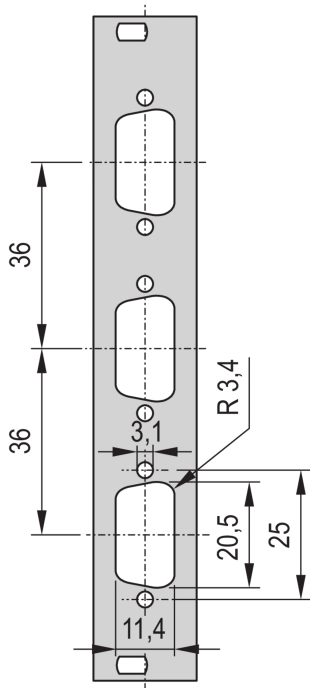

# 19" Front Panel With SUB-D Cut-Out

19" Front Panel with SUB-D Cut-Out or FDDI Cut-Out.

## FEATURES

19" Front Panel with Cutout for Sub-D, ST type 3 or FDDI

## SPECIFICATIONS

<b>Depth (D):</b>	2.5mm
<b>Material:</b>	Aluminum
<b>Accessory Type:</b>	Front panel
<b>Product Type:</b>	Front Panel

Table 1/2

Catalog Number	Rack Height	Rack Width	Package Quantity	Front Finish	Rear Finish	Number of Pins
30118-334	3U	4HP	1	Painted	Conductive	(1) 25
30118-332	3U	4HP	1	Painted	Conductive	(3) 9
30118-335	3U	4HP	1	Painted	Conductive	(2) 25
30118-338	3U	4HP	1	Painted	Conductive	(1) 9
30118-336	3U	4HP	1	Painted	Conductive	(2) 9

Table 2/2

Catalog Number	Color Code	Finish	Height (H)	Width (W)
30118-334	RAL 7035	Powder Coated	128.4mm	19.98mm
30118-332	RAL 7035	Powder Coated	128.4mm	19.98mm
30118-335	RAL 7035	Powder Coated	128.4mm	19.98mm
30118-338	RAL 7035	Powder Coated	128.4mm	19.98mm
30118-336	RAL 7035	Powder Coated	128.4mm	19.98mm