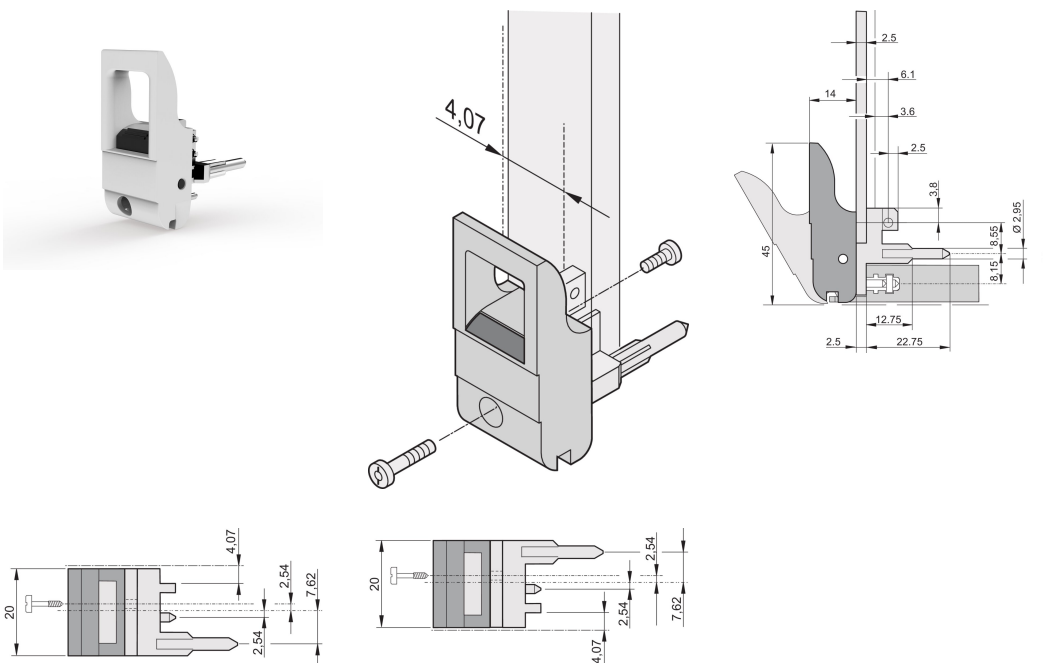

Insertor/Extractor Handle Type IET, Grey Lever, Black Button, Bottom, 10 Pieces

CATALOG NUMBER

20817-660

The inserter/extractor handle, type IET in accordance with IEEE 1101.10. Two of these handles can overcome a single lever force of 700 N (per pair).

CERTIFICATIONS

FEATURES

Suitable for insertion and extraction forces up to 700 N (per pair)

In accordance with IEEE 1101.10 and IEC 60297-3-102

A microswitch can be mounted

With locking

With integrated alignment pin for perforated strip

Codeable i.a.w. IEEE 1101.10 and IEC 60297-3-103

PRODUCT ATTRIBUTES

Package Quantity: 10

Handle Type: IET; Bottom Front; Top Rear I/O

Flammability Rating: UL® 94V-0

Color: Grey

Complies With: EN 45545-2

Material: Polycarbonate

Product Type: Handle

Type: Inserter/Extractor, Standard

Works With: Front Panels

Gross Weight: 0.235kg

ADDITIONAL PRODUCT DETAILS

Please order Coding pegs and Microswitch separately.

DIAGRAMS

WARNING