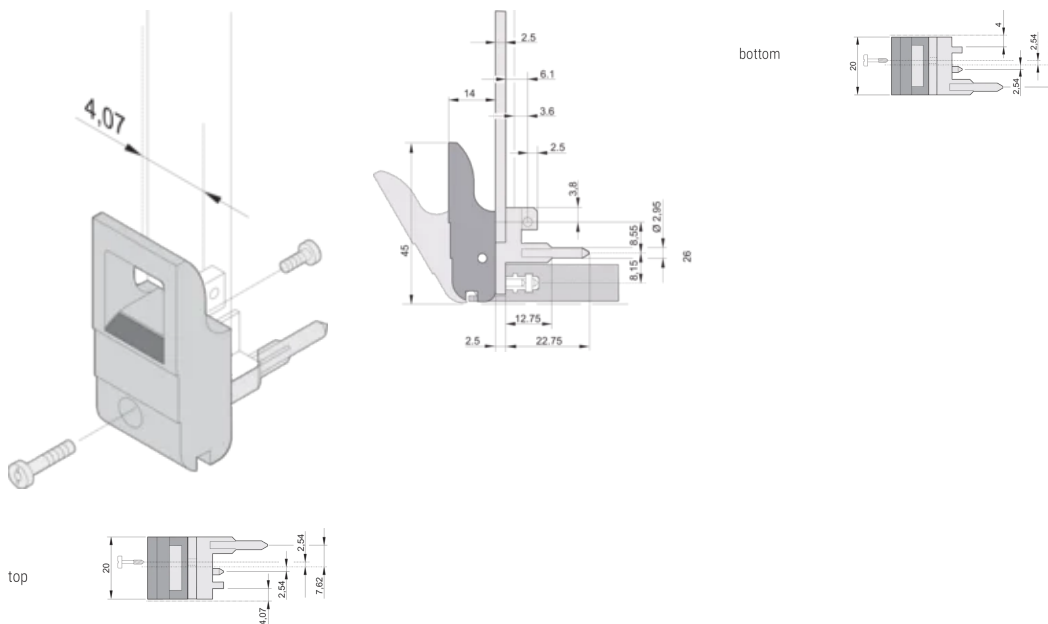

CERTIFICATIONS

FEATURES

Suitable for insertion and extraction forces up to 700 N (per pair)

In accordance with IEEE 1101.10 and IEC 60297-3-102

A microswitch can be mounted

With locking

With integrated alignment pin for perforated strip

Codeable i.a.w. IEEE 1101.10 and IEC 60297-3-103

PRODUCT ATTRIBUTES

Package Quantity: 10

Handle Type: IET; Bottom Front; Top Rear I/O

Flammability Rating: UL® 94V-0

Color: Grey

Complies With: EN 45545-2

Material: Polycarbonate

Product Type: Handle

Type: Inserter/Extractor, Standard

Works With: Front Panels

Gross Weight: 0.235kg

ADDITIONAL PRODUCT DETAILS

Please order Coding pegs and Microswitch separately.

DIAGRAMS

WARNING