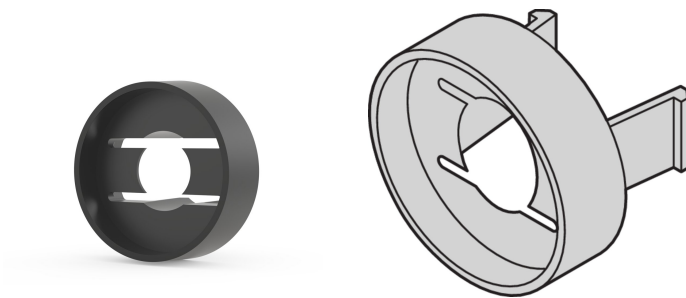

Sleeves for M6, Plastic, Black, 100 pcs

CATALOG NUMBER

21100-566

Sleeve guides the collar screw when fastening the front panel.

CERTIFICATIONS

FEATURES

Sleeve guides the collar screw when fastening the front panel

Sleeve is inserted into the elongated hole of the 19" bracket of the side panel type L

PRODUCT ATTRIBUTES

Product Type: Sleeve

Works With: Front Panels

Package Quantity: 100

Gross Weight: 0.037kg

Material: Polycarbonate