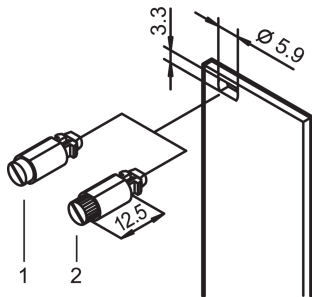

Quarter-Turn Fastener, Slotted Head, Grey; 100 pieces

CATALOG NUMBER

21101-847

1/4 rotary lock with defined stop.

CERTIFICATIONS

FEATURES

1/4 rotary lock with defined stop

Identification of locking position due to slot position

Height: 6mm

Material: Steel; Zinc Alloy; Thermoplastic

Product Type: Hardware Kit

Width: 7mm

Works With: Front Panels

Fastener Type: Slotted Head

Net Weight: 0.1kg

ADDITIONAL PRODUCT DETAILS