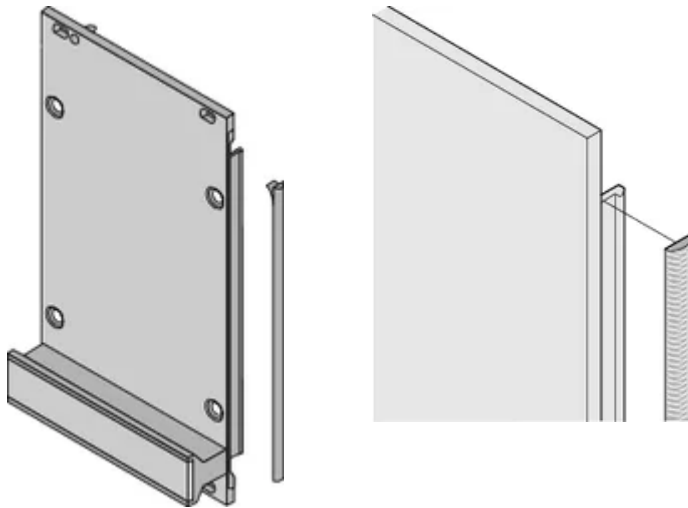

CERTIFICATIONS

FEATURES

Textile EMC gasket is affixed laterally on the front panel or in the groove of the right-hand profile as appropriate.

Profile seal is bonded onto the contact surface of the 19" bracket or of the rear angle and sets up the conductive connection to the U-shaped front panels

Product Type: Shielding Kit

Works With: Subracks; Cases; Front Panels

Net Weight: 0.069kg

ADDITIONAL PRODUCT DETAILS

EMC gaskets (textile) are required for shielding the front panels.

DIAGRAMS

WARNING

nVent products shall be installed and used only as indicated in nVent's product instruction sheets and training materials. Instruction sheets are available at www.nvent.com and from your nVent customer service representative. Improper installation, misuse, misapplication or other failure to completely follow nVent's instructions and warnings may cause product malfunction, property damage, serious bodily injury and death and/or void your warranty.