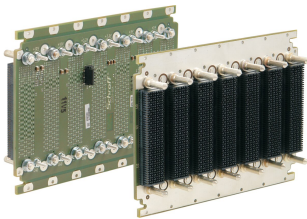

VPX Backplane, 3 U, 7 Slots, BKP3-CEN07-15.2.3-4

CATALOG NUMBER

23001-814

The nVent SCHROFF VPX Backplane have excellent Signal Integrity for highest data transfer rates.

CERTIFICATIONS

FEATURES

In accordance with: VITA 46.0 VPX base standard; VITA 46.3 Serial RapidIO on VPX; VITA 46.4 PCI Express on VPX Fabric Connector; VITA 46.7 Ethernet on VPX Fabric Connector; VITA 46.11 System Management for VPX

DIP switch for system slot settings

JTAG connections

Lockable aux utility and sense connectors

M4 power studs for power supply, max. 22 A per slot for each voltage

PRODUCT ATTRIBUTES

Product Type: Backplane

Number of Slots: 7

Rack Height: 3U

Backplane Type: VPX, VITA 65

Slot Width: 5HP

Connector Type: MultiGig

Power Connector Type: Powerstuds M4

Utility Connector Type: Microfit, 8-pin

Width: 186.46mm