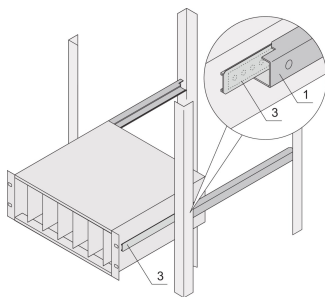

# C-Profile Adaptor for Subracks Assembled into Cabinets, 355 mm

## CATALOG NUMBER

**24562-456**

The C-profile, assembled on the Side Panel of the subrack serves to fix the subrack on the guiding profile when mounted into a cabinet.

## FEATURES

The C-profile fixes the subrack on the guiding profile when mounted into a cabinet.