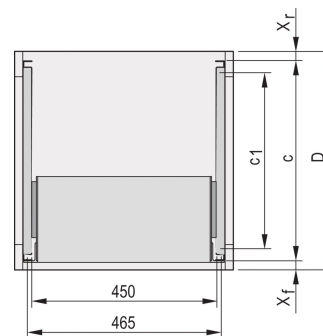

# C-Profile Adaptor for Subracks Assembled into Cabinets, 355 mm

## CATALOG NUMBER

**24562-456**

The C-profile, assembled on the Side Panel of the subrack serves to fix the subrack on the guiding profile when mounted into a cabinet.