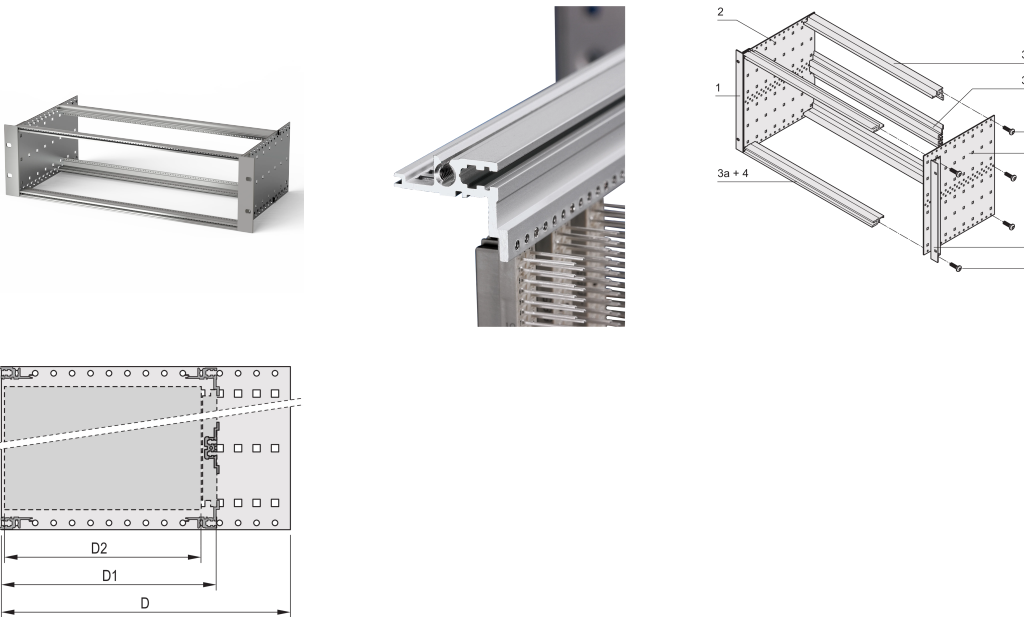

EuropacPRO 19" Subrack Kit for DIN Connector, Retrofit Shielding, 6 U, 295 mm

CATALOG NUMBER

24563-493

Non-shielded subrack for Din Connector mounting EN 60603-2 (DIN 41612).

CERTIFICATIONS

FEATURES

Subrack with side panel type F ("flexible"), front 19" bracket included, depth-adjustable 19" bracket sold separately (not included in items delivered)

Aluminum construction

IP 20, in accordance with IEC 60529

Internal and external dimensions in accordance with: IEC 60297-3-100, -101, IEEE 1101.1

Rear horizontal rails for connector mounting (IEC 60603-2 / DIN 41612)

Modifications such as cutouts, different finishes or dimensions available

Supplied as space-saving flat-pack

Horizontal rail type "light"

PRODUCT ATTRIBUTES

Rack Height: 6U

Depth: 295mm

Package Quantity: 1

For Mounting: DIN Connector

Board Depth: 160mm; 220mm; 280mm

Gasket Type: Stainless Steel EMC (retrofitable)

Handle Included: No

Mounting: Rack

Complies With: IEC 60297-3-103

EMC Shielding: No

Finish: Anodized; Passivated

Material: Aluminum