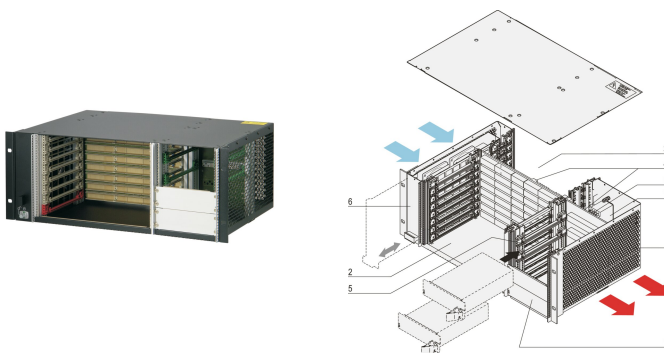

CPCI System, for Pluggable PSU, Horizontal, 4 U, 8 Slot

CATALOG NUMBER

24579-106

4 U CompactPCI System with horizontal Card Cage for eight 6 U Boards, eighth RTM Boards and two CompactPCI 3 U Pluggable Power Supplies. Option to assemble up to four pluggable Power Supplies.

CERTIFICATIONS

FEATURES

In accordance with IEC 60297-3-101, -102, -103; IEEE 1101.1, 1101.10/11; backplane in accordance with PICMG 2.0 rev. 3.0

System with horizontal card cage. Board format Front: 6 U, 160 mm deep; Rear I/O: 6 U, 80 mm deep

Backplane (signal and power backplane in one unit) 8 slot, 6 U, 64 bit, System slot left, Power connector (2 x P 47)

Heat dissipation by hot-swap fan unit (airflow left to right)

Prepared for the assembly of a 19" CompactPCI power supply (3 U, 8 HP)

PRODUCT ATTRIBUTES

Product Type: System

Number of Slots: 8

Type: 19" Rack Mount

Backplane Type: 6 U CompactPCI

Data Transfer: 64-bit PCI Bus

Power per Slot: 40W

Input Voltage AC: 100 – 240V