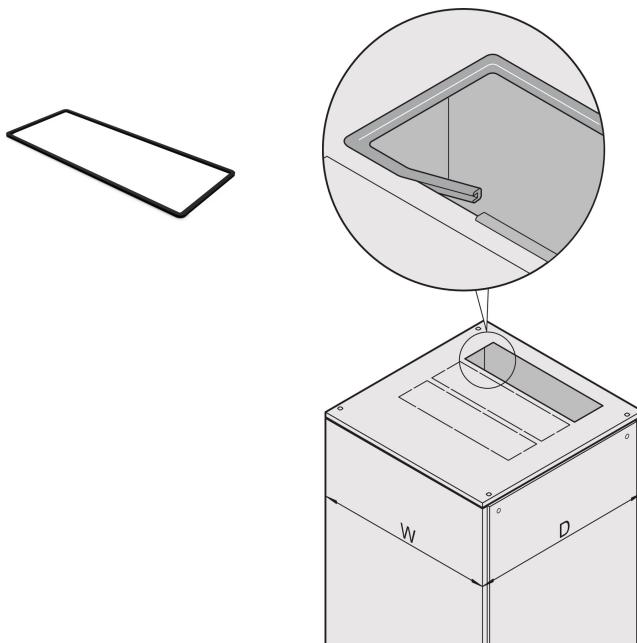

# Varistar CP Edge Protection for Top Cover Cutout Zones

## CATALOG NUMBER

**28127-281**

Covering sharp edges of cut-outs. Provides protection from injuries and prevents damage to inserted cables. Varistar Edge protection is suitable for top cover cut out zones.

## FEATURES

Suitable for flat top cover with cut-out zones

To cover the sharp edges of an open cut-out (protects against injury)