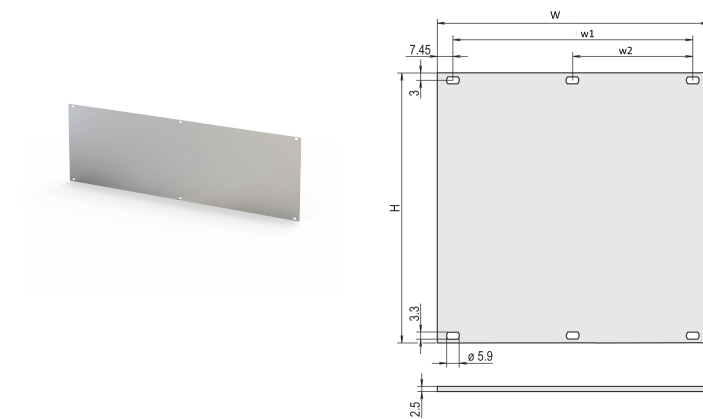

Front Panel, Unshielded, 3 U, 84 HP, 2.5 mm, Al, Front Anodized, Rear Conductive

CATALOG NUMBER

30838-123

Front panel, unshielded, front anodized and rear conductive.

CERTIFICATIONS

FEATURES

Partial width front panel, Al, 2.5 mm

Al, front anodized, conductive

PRODUCT ATTRIBUTES

Rack Height: 3U

Package Quantity: 1

Accessory Type: Front panel

Mounting: Screw-on Front

Front Finish: Anodized