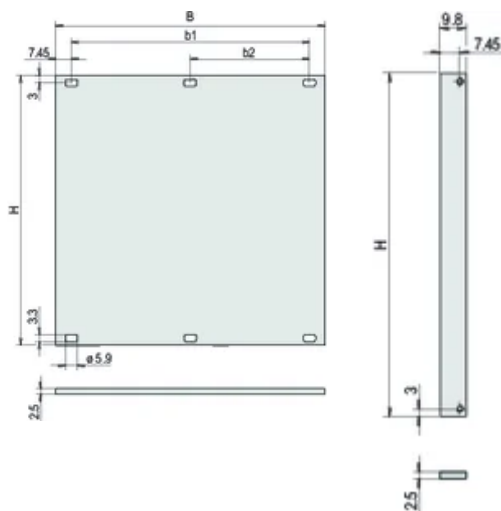

Complies With: IEC 60297-3-101; IEEE 1101.1/10

Depth (D): 2.5mm

EMC Shielding: No

Finish: Anodized; Passivated

Height (H): 128.4mm

Material: Aluminum

Product Type: Front Panel

Type: Front Panel without Handle

Width (W): 426.4mm

Net Weight: 0.07kg

## DIAGRAMS

---