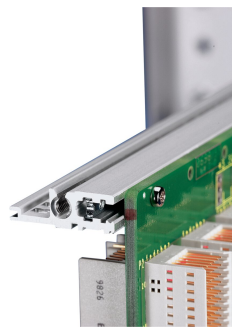

Horizontal Rail, Rear, Type H-VT, Heavy, 20 HP

CATALOG NUMBER

34560-720

Combinations of horizontal rails and side panels

	"H" can be combined		"V" combination not recommended	
Horizontal rail	-	+	+	substit. to request
Horizontal rail	+	substit. to request (see Connection PC)	substit. to request with suborder for reference numbering	+
Horizontal rail	+	substit. to request	-	-
Horizontal rail	+	substit. to request	-	-
Side panel	Light 1-F	Fluorid 1-F	Heavy 1-F	Rugged 1-F

The horizontal rail, type VT enables the direct assembly of a backplane.

CERTIFICATIONS

FEATURES

For direct backplane mounting

Mounting top and bottom

Recessed installation for high mechanical demands (H-VT)

Aluminum extrusion, anodized finish, conductive contact surface

PRODUCT ATTRIBUTES

Rack Width: 20HP

Package Quantity: 1

Finish: Anodized

Length: 106.68mm

Material: Aluminum

Product Family: EuropacPRO; RatiopacPRO; RatiopacPRO AIR; CompacPRO; PropacPRO