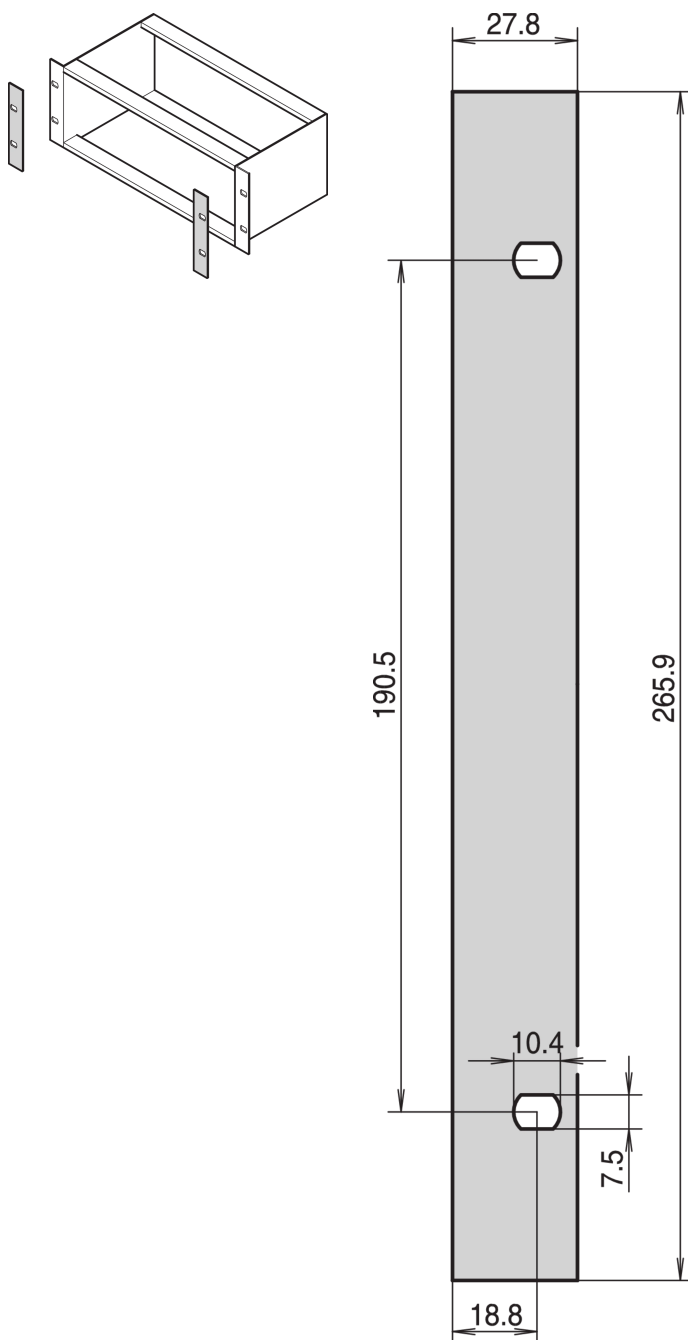

# EuropacPRO Front Cover for Side Panel Type L, 6 U

CATALOG NUMBER

**34561-497**

As decorative finish for the 19" bracket type L.

## FEATURES

As decorative finish for the 19" bracket (if front panels are to be used in the subrack)

## PRODUCT ATTRIBUTES

Rack Height: 6U

Package Quantity: 1

Finish: Anodized

Material: Aluminum

Product Family: EuropacPRO

Product Type: Side Panel

Works With: Subracks