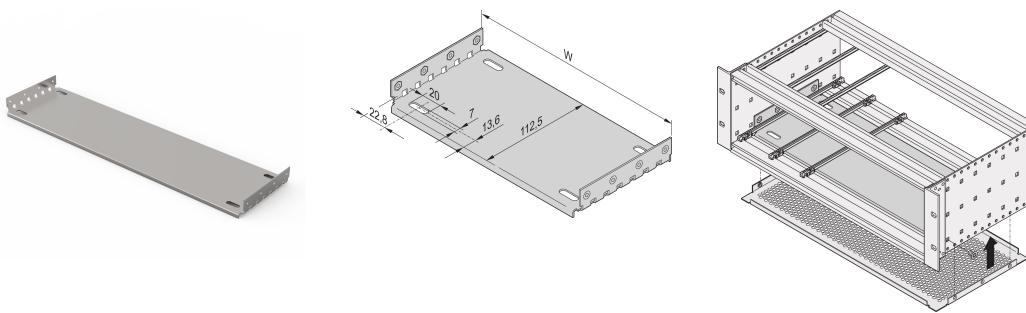

EuropacPRO Mounting Plate for Use With Cover Plate, 84 HP, 220 mm Board Length

CATALOG NUMBER

34563-024

Material	HP	W	D
34563001	28	146,87	112,50
34563009	28	146,87	172,50
34563002	42	217,99	112,50
34563014	42	217,99	172,50
34563003	63	324,67	112,50
34563019	63	324,67	172,50
34563004	84	431,35	112,50
34563024	84	431,35	172,50
34563026	84	431,35	232,50
34563028	84	431,35	292,50
34563042	84	431,35	352,50
34563044	84	431,35	412,50

Mounting plate for use with cover plates for installation and fixing of heavy components. Full width mounting plates (as wide as the subrack or the system case) are fixed to the side panels. The partial width mounting plates are fixed to the side panel and horizontal rail by means of an assembly strip.

Guide rails Type 4,4" and type strengthened cannot be used in combination with a mounting plate. Top / bottom cover which will be inserted into the groove of the light (type L) horizontal rails cannot be used in combination with a mounting plate.

CERTIFICATIONS

FEATURES

For installation and fixing of heavy components

Mounting plate, full width: The mounting plate is as wide as the subrack/system case and is fixed to the side panels

A guide rail can be fitted in first and last slot position