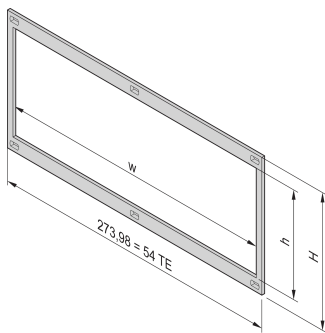

Front Frame, Unshielded for Horizontal Boards Mounting, 3 U, 20 HP

CATALOG NUMBER

34564-108

Front frame installation provides the contact between subracks and assemblies. It must be used if a customer has selected a horizontal board mounting Kit.

CERTIFICATIONS

FEATURES

Front frame, Unshielded, for horizontal board mounting

PRODUCT ATTRIBUTES

Rack Height: 3U

Rack Width: 20HP

Package Quantity: 1

Finish: Anodized

Material: Aluminum

Product Family: EuropacPRO

Product Type: Side Panel