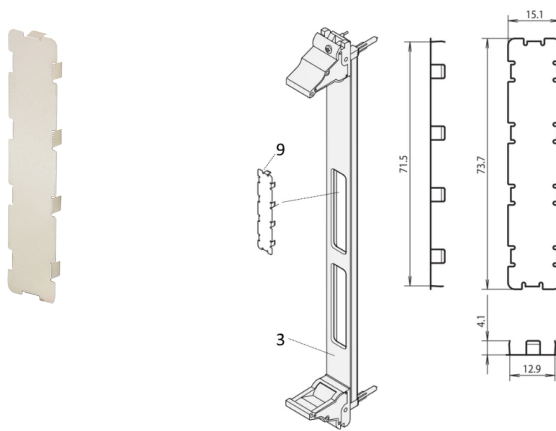

# PMC Mezzanine Front Panel Cutout Cover for EMC Protection, Black

## CATALOG NUMBER

**60835-024**

The stainless steel EMC cover enable to close unused cut-outs in the PMC mezzanine front panels.

## FEATURES

Material stainless steel, 0.2 mm

EMC cover to close unused cut-outs in the PMC mezzanine front panels