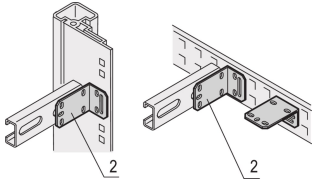

Eurorack C-Rail Bracket

Mounting brackets for C-rail

CERTIFICATIONS

FEATURES

Mounting brackets to assemble c.profiles

SPECIFICATIONS

Product Type: Bracket

Works With: Cabinet

Table 1/1

Catalog Number	Material	Finish	Package Quantity	Rail Type
21120-145	Steel	Zinc Plated	4	C to Rail
21120-147	Steel	Zinc Plated	4	C to C
21120-146	Steel	Zinc Plated	4	C to C

WARNING

nVent products shall be installed and used only as indicated in nVent's product instruction sheets and training materials. Instruction sheets are available at www.nvent.com and from your nVent customer service representative. Improper installation, misuse, misapplication or other failure to completely follow nVent's instructions and warnings may cause product malfunction, property damage, serious bodily injury and death and/or void your warranty.