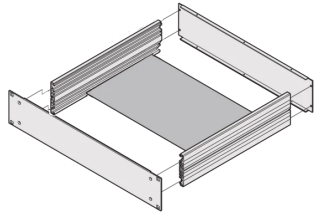

# MultipacPRO Mounting Plate

Mounting plates are designed for the mounting of heavy components, e.g. transformers.

## FEATURES

Mounting plates are designed for the mounting of heavy components, e.g. transformers

Bolted laterally inside on a 19" chassis

## SPECIFICATIONS

- Material:** Aluminum
- Works With:** Chassis
- Product Type:** Mounting Plate
- Product Family:** MultipacPRO

Table 1/1

Catalog Number	Depth	Package Quantity	Rack Width	Width	Certifications
20860-107	150mm	1	84HP	402.5mm	RoHS
20860-112	450mm	1	84HP	402.5mm	
20860-111	390mm	1	84HP	402.5mm	RoHS
20860-108	210mm	1	84HP	402.5mm	RoHS
20860-110	330mm	1	84HP	402.5mm	RoHS
20860-109	270mm	1	84HP	402.5mm	RoHS