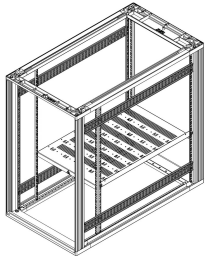

Novastar Depth Member

Depth member which is adjustable in 1 U increments in the height.

CERTIFICATIONS

FEATURES

For assembly on cabinet uprights

Adjustable in 1 U increments

SPECIFICATIONS

Product Type: Bracket

Table 1/1

Catalog Number	Depth	Material	Finish	Package Quantity	Type	Package Unit
27230-170	900mm	Steel	Aluminum-Zinc Plated	2	Depth Member	Pair
27230-169	800mm	Steel	Aluminum-Zinc Plated	2	Depth Member	Pair
27230-167	500mm	Steel	Aluminum-Zinc Plated	2	Depth Member	Pair
27230-171	1000mm	Steel	Aluminum-Zinc Plated	2	Depth Member	Pair

Catalog Number	Depth	Material	Finish	Package Quantity	Type	Package Unit
27230-168	600mm	Steel	Aluminum-Zinc Plated	2	Depth Member	Pair

WARNING

nVent products shall be installed and used only as indicated in nVent's product instruction sheets and training materials. Instruction sheets are available at www.nvent.com and from your nVent customer service representative. Improper installation, misuse, misapplication or other failure to completely follow nVent's instructions and warnings may cause product malfunction, property damage, serious bodily injury and death and/or void your warranty.