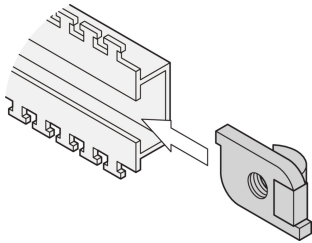

Slide Nut Kit for C-Rail

C-Rails are for better cable management. Installation generally behind the 19" uprights. They are compatible with standard cable clabs.

CERTIFICATIONS

FEATURES

Slide nut for C-profiles

SPECIFICATIONS

Product Type: Nut
Material: Steel

Table 1/1

Catalog Number	Package Quantity	Type	Works With
21101-127	100	Slide Nut	
21120-140	100	Slide Nut	Varistar CP

WARNING

nVent products shall be installed and used only as indicated in nVent's product instruction sheets and training materials. Instruction sheets are available at www.nvent.com and from your nVent customer service representative. Improper installation, misuse, misapplication or other failure to completely follow nVent's instructions and warnings may cause product malfunction, property damage, serious bodily injury and death and/or void your warranty.