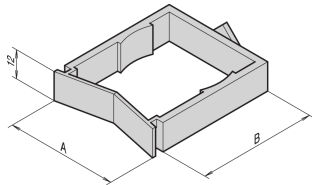

# Varistar Cable Eye for Depth Member

19" panel mount or mounting rail compatible units with easy mounting using a quarter turn fastener.

## FEATURES

Varistar Cable Eye for Depth Member

Mounts by rotation through a quarter turn without additional assembling items

For assembling to 19" panel mount/19" grid or to mounting rail