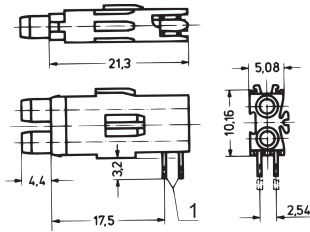

# Double Test Socket, Ø 2 mm

Double test sockets for mounting plane 1 and 2, short and long type.

Solder temperature should only be applied for a maximum of 5 seconds. The plastic body should be protected from the solder wave when wave soldering.

## SPECIFICATIONS

**Diameter:** 2mm  
**Product Type:** Socket

Table 1/2

Catalog Number	Type	Package Quantity	Voltage AC	Max Current	Test Voltage @ 50 Hz	Ambient Temperature
69004-089	Long, Mounting Plane 1	1	30V	1A	1kV	-25 to 70°C
69004-131	Short, Mounting Plane 1	1	30V	1A	1kV	-25 to 70°C
69004-090	Long, Mounting Plane 2	10	30V	1A	1kV	-25 to 70°C

## ADDITIONAL PRODUCT DETAILS

Dimensions of connecting pins: 0.3 × 0.6 mm.

Required front panel drill hole: Ø 4 mm.

Please take into consideration that deliveries may be carried out in the stated SPQs (SPQ, e.g. 5 pieces, 10 pieces, 50 pieces, etc.). Differing order quantities (e.g. 2 pieces) may be changed to the next possible delivery quantity = Standard Pack Quantity.