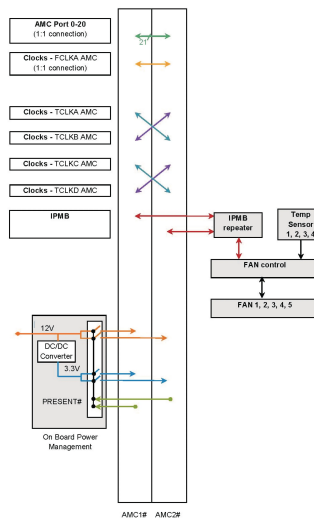

MTCA.0 System for 2 Single Full-Size AMC Modules, 1 HE

CATALOG NUMBER

11850-023

The System is designed for 2 AMC modules. The integrated Power Supply and Power switches on the backplane enable the Payload Power to the AMC Modules without the need for a separate MCH.

CERTIFICATIONS

FEATURES

Small, compact case to hold 2 single full-size AdvancedMC modules With an optional 2 HP filler module, 2 single mid-size modules can also be fitted

Direct connection of all ports between both AdvancedMC slots (see backplane topology); data transfer rates up to 10 Gbps per port

90 - 264 VAC wide range input on rear of case, 150 W power supply in rear section of enclosure

12 VDC voltage is activated by the AdvancedMC module presence signal

150 W cooling capacity at an ambient temperature of 55 °C, airflow from right to left, temperature-regulated fans

Data Transfer: 40 GbE; PCIe Gen3

Power per Slot: 60W

Input Voltage AC: 100 – 240V

Airflow Direction: Right to Left

Rack Height: 1U

Power Supply Type: Open Frame

Power Supply Included: Yes

Rear I/O: No