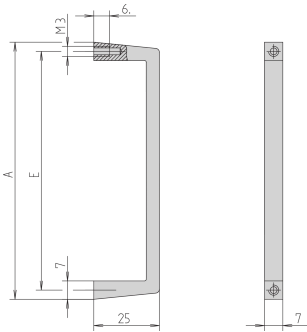

# Front Handle, Width 7 mm

Slim Aluminium profile front handle, 7 mm. The assembly of the handle will be done from the rear side.

## FEATURES

Static load-carrying capacity 10 kg/pair

The assembly of the handle will be done from the rear side

## SPECIFICATIONS

<b>Width:</b>	7mm
<b>Static Load:</b>	10kg
<b>Material:</b>	Aluminum
<b>Finish:</b>	Anodized
<b>Product Family:</b>	EuropacPRO; MultipacPRO
<b>Product Type:</b>	Handle

Table 1/1

Catalog Number	Package Quantity	Handle Type	Color	Works With
10501-001	1	Straight	Silver	Subracks, Chassis, Front Panels
10501-002	1	Straight	Silver	Subracks, Chassis, Front Panels