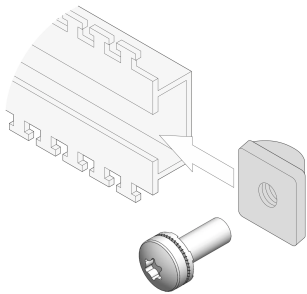

Slide Nuts with Screw

For variable assembly of 19" components outside the EIA increments

FEATURES

Slide Nut Kit Slide nut for C-profiles

SPECIFICATIONS

- Finish:** Nickel Plated
- Product Type:** Nut
- Material:** Stainless Steel

Table 1/1

Catalog Number	Package Quantity
21120-210	4
21120-211	50

WARNING

nVent products shall be installed and used only as indicated in nVent's product instruction sheets and training materials. Instruction sheets are available at www.nvent.com and from your nVent customer service representative. Improper installation, misuse, misapplication or other failure to completely follow nVent's instructions and warnings may cause product malfunction, property damage, serious bodily injury and death and/or void your warranty.