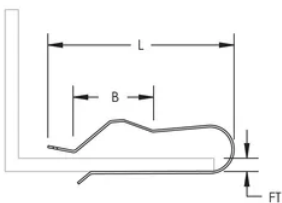

LF5 Cable Snap Clip

FEATURES

Supports single run of cable

Attaches easily to beam or joist

SPECIFICATIONS

Table 1/1

Catalog Number	Article Number	Material	Finish	Flange Thickness (FT)	Length (L)	B
LF5	187430	Steel	Electrogalvanized	6 - 12 mm	49mm	18 mm

DIAGRAMS

WARNING

nVent products shall be installed and used only as indicated in nVent's product instruction sheets and training materials. Instruction sheets are available at www.nvent.com and from your nVent customer service representative. Improper installation, misuse, misapplication or other failure to completely follow nVent's instructions and warnings may cause