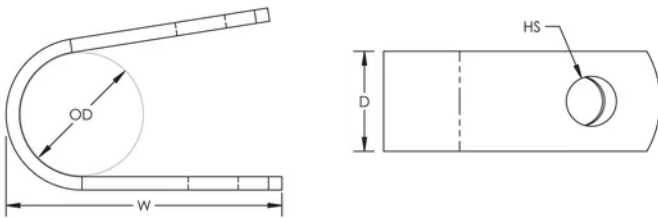

## SPECIFICATIONS

Table 1/2

Catalog Number	Article Number	Material	Outer Diameter (OD)	Depth (D)	Width (W)	Hole Size (HS)
PC010C	711390	Copper	10 mm	15mm	42 mm	7 mm
LPC801		Copper	11.91 mm	9.84mm	25 mm	4.76 mm
PC008A	711370	Aluminum	7 mm	10mm	28 mm	5 mm
LPC805		Copper	12.7 mm	15.88mm	31.75 mm	7.14 mm
LPA805		Aluminum	12.7 mm	15.88mm	31.75 mm	7.14 mm

## ADDITIONAL PRODUCT DETAILS

Typically installed every 3' (0.9 m) of conductor.

## DIAGRAMS