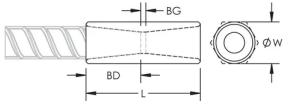

Designed to Meet: AASHTO;ABNT NBR 8548:1984;ACI 318 Type 1 (125% Specified Yield);ACI 318 Type 2 (Specified Tensile);ACI 349;ACI 359;AS3600

Package Quantity: 150

ADDITIONAL PRODUCT DETAILS

Bar dimensions and weights listed may vary by region. Coupler sizes not shown may be available by special order. Contact your nVent LENTON representative for more information.

DIAGRAMS

WARNING

nVent products shall be installed and used only as indicated in nVent's product instruction sheets and training materials. Instruction sheets are available at www.nvent.com and from your nVent customer service representative. Improper installation, misuse, misapplication or other failure to completely follow nVent's instructions and warnings may cause product malfunction, property damage, serious bodily injury and death and/or void your warranty.

North America

+1.800.753.9221
Option 1 – Customer Care
Option 2 – Technical
Support

Europe

Netherlands:
+31 800-0200135
France:
+33 800 901 793

Europe

Germany:
800 1890272
Other Countries:
+31 13 5835404