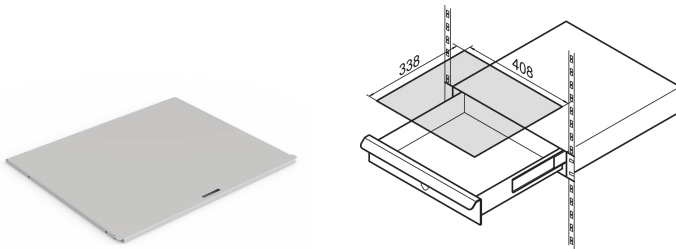

# Writing Surface for 19" Cabinet Drawers

## CATALOG NUMBER

**20110-060**

Writing surface to use with our 19" drawer. It is placed on the drawer and can be lifted up when the drawer is open.

## FEATURES

The writing surface can be lifted up when the drawer is open

The writing surface matches any height

## PRODUCT ATTRIBUTES

Product Type: Cover

Works With: 19" Cabinets

Height: 1mm

Width: 408mm

Depth: 338mm

Material: Steel

Color: Light Grey