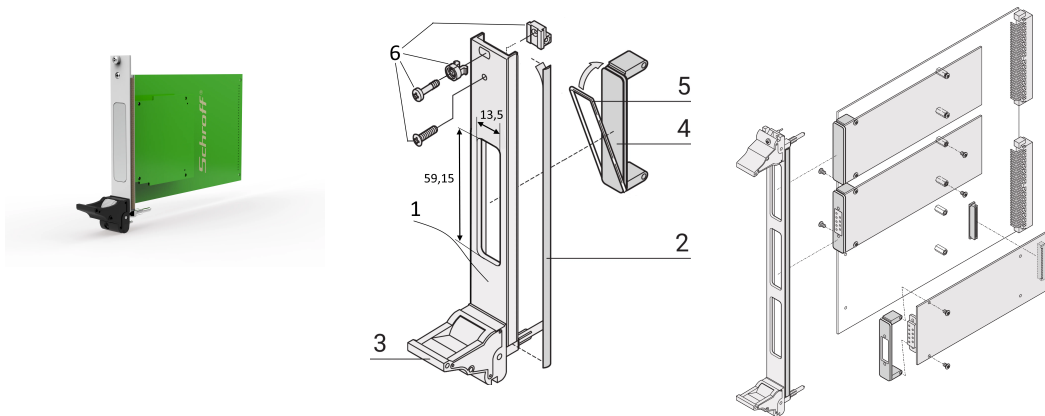

Plug-In Unit Kit for FMC With IEL Handle black, U-shaped Front Panel Shielded (Textile), 3 U, 4 HP

CATALOG NUMBER

20836-253

The FMC bezel are in accordance with Vita 57.1 specification. Covers the cut out in the overall front panel.

CERTIFICATIONS

FEATURES

In accordance with Vita 57.1 specification

For single 69.0 x 76.5 mm or double 139.0 x 76.5 mm modules

AI-Profile plug-in unit with IEL handle

PRODUCT ATTRIBUTES

Rack Height: 3U

Package Quantity: 1

Handle Type: IEL

Mounting: Screw-on Front

Gasket Type: Textile EMC

Front Finish: Anodized

Rear Finish: Conductive

Treated Edges: No

Complies With: FMC Mezzanine, Vita 57.1

EMC Shielding: Yes

Finish: Anodized; Passivated

Height: 128.4mm

Material: Aluminum

Product Type: Front Panel

Rack Width: 4HP

Type: Front Panel with Handle (PIU)

Width: 20mm

Net Weight: 0.1kg