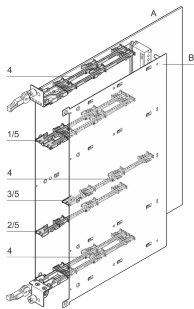

Guide Rail for AdvancedMC Compact and Full-Size Modules

CATALOG NUMBER

20849-008

Guide rail for AdvancedMC compact and full-size modules.

FEATURES

AdvancedMC compact and full-size modules

PRODUCT ATTRIBUTES

Product Type: Guide Rail

Product Family: AdvancedMC

Type: Guide

Works With: Systems

Material: Polybutylene Terephthalate

Color: Red

Package Quantity: 10

Net Weight: 0.028kg

WARNING

nVent products shall be installed and used only as indicated in nVent's product instruction sheets and training materials. Instruction sheets are available at www.nvent.com and from your nVent customer service representative. Improper installation, misuse, misapplication or other failure to completely follow nVent's instructions and warnings may cause product malfunction, property damage, serious bodily injury and death and/or void your warranty.