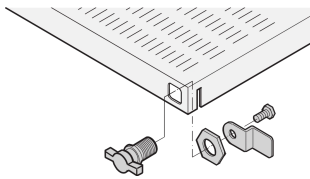

Novastar Lock for Shelf

CATALOG NUMBER

21101-132

Eurorack Lock for Shelf.

CERTIFICATIONS

FEATURES

The T-bar lock can be fitted optionally on the right or left in telescopic shelves.

PRODUCT ATTRIBUTES

Package Quantity: 1

Product Family: Novastar

Product Type: Lock

Net Weight: 0.08kg

WARNING

nVent products shall be installed and used only as indicated in nVent's product instruction sheets and training materials. Instruction sheets are available at www.nvent.com and from your nVent customer service representative. Improper installation, misuse, misapplication or other failure to completely follow nVent's instructions and warnings may cause product malfunction, property damage, serious bodily injury and death and/or void your warranty.