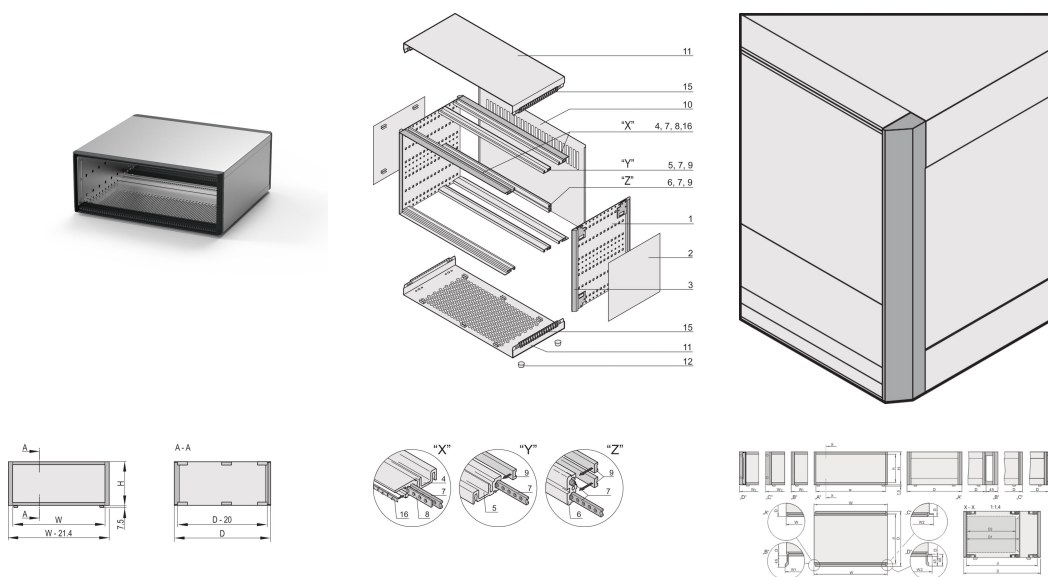

# RatiopacPRO, Complete Case, Desktop, Shielded, Front Trim, 3 U, 42 HP, 315 mm

CATALOG NUMBER

24572-052

The nVent SCHROFF RatiopacPRO case with EMC shielding, provides electronics protection for 19" and individual electronic assemblies. This flexible and robust case is simple to convert from desktop to a 19" rack mount case and includes four different style options. This version of the case provides a sleek design for desktop applications.

CERTIFICATIONS

FEATURES

Desktop enclosure with pre-configured components, in accordance to IEC 60297-3-101; prepared for 19" components, e.g. plug-in units and euroboards

Shielded

Version with cover strips

## PRODUCT ATTRIBUTES

---

Rack Height: 3U

Rack Width: 42HP

Depth: 315.5mm

Package Quantity: 1

Usable Height: 112.3mm

Usable Width: 219mm

Height: 132.6mm

Material: Aluminum

Product Family: RatiopacPRO

Product Type: Case

Protection Rating: IP20

Static Load: 25kg

Type: Case for 19" Components

Width: 235.5mm