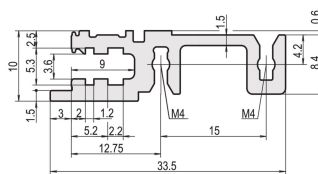

Horizontal Rail Front, Type H-KD, Heavy, Short Lip, 40 HP

CATALOG NUMBER

34560-240

Combinations of horizontal rails and side panels

		"4" can be combined		"2" combination not recommended	
RatiopacPRO	Standard 4" rail	-	+	+	+
	Standard 2" rail	+	+	+	+
EuropacPRO	Standard 4" rail	+	+	-	-
	Standard 2" rail	+	+	-	-
Side panel		Light 1" (RatiopacPRO)	Standard 2" (RatiopacPRO)	Heavy 2" (EuropacPRO)	Rugged 2" (EuropacPRO)

Aluminum extrusion horizontal rail of the type H-KD (H-KD = Heavy, Short Lip) with a anodized surface and conductive contact surface. Printed HP markings for a quick optical positioning of the guide rails. Suitable for RatiopacPRO/-AIR and EuropacPRO/-rugged).

CERTIFICATIONS

FEATURES

Installation at top and bottom

Short lip (H-KD)

Aluminum extrusion, anodized finish, conductive contact surface

PRODUCT ATTRIBUTES

Rack Width: 40HP

Package Quantity: 1

Finish: Anodized

Length: 208.28mm

Material: Aluminum

Product Family: EuropacPRO; RatiopacPRO; RatiopacPRO AIR; CompacPRO; PropacPRO

Product Type: Horizontal Rail

Type: Heavy, KD

Works With: Subracks; Cases

Net Weight: 0.08kg