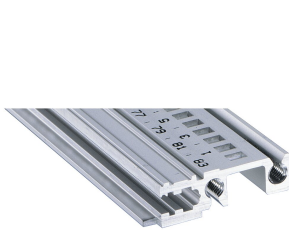

Horizontal Rail Front, Type H-KD, Heavy, Short Lip, 40 HP

CATALOG NUMBER

34560-240

Combinations of horizontal rails and side panels

		"4" can be combined		"2" combination not recommended	
RatiopacPRO	Standard 4" rail	-	+	+	+
	Standard 2" rail	+	+	+	+
EuropacPRO	Standard 4" rail	+	+	-	-
	Standard 2" rail	+	+	-	-
Side panel		Light 1" (RatiopacPRO)	Standard 2" (RatiopacPRO)	Heavy 2" (EuropacPRO)	Rugged 2" (EuropacPRO)

Aluminum extrusion horizontal rail of the type H-KD (H-KD = Heavy, Short Lip) with a anodized surface and conductive contact surface. Printed HP markings for a quick optical positioning of the guide rails. Suitable for RatiopacPRO/-AIR and EuropacPRO/-rugged).

CERTIFICATIONS

FEATURES

Installation at top and bottom

Short lip (H-KD)

Aluminum extrusion, anodized finish, conductive contact surface

PRODUCT ATTRIBUTES

Rack Width: 40HP

Package Quantity: 1

Finish: Anodized

Length: 208.28mm

Material: Aluminum

Product Family: EuropacPRO; RatiopacPRO; RatiopacPRO AIR; CompacPRO; PropacPRO

Product Type: Horizontal Rail

Type: Heavy, KD

Works With: Subracks; Cases

Net Weight: 0.08kg