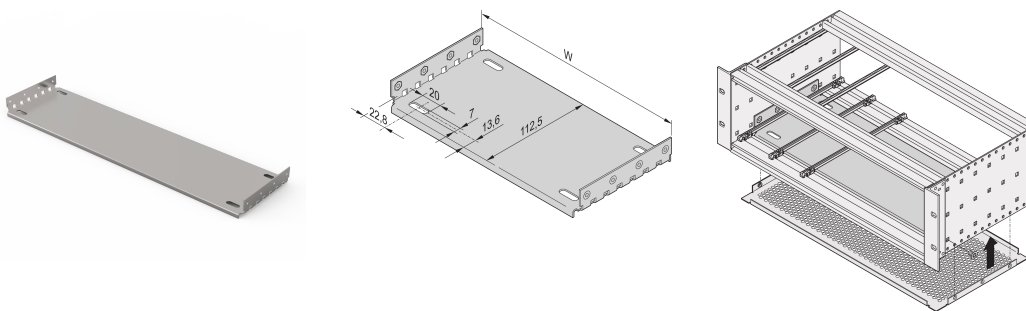

# EuropacPRO Mounting Plate for Use With Cover Plate, 63 HP, 160 mm Board Length

CATALOG NUMBER

**34563-003**

Material	HP	W	D
34563001	28	146,87	112,50
34563009	28	146,87	172,50
34563002	42	217,99	112,50
34563014	42	217,99	172,50
34563003	63	324,67	112,50
34563019	63	324,67	172,50
34563004	84	431,35	112,50
34563024	84	431,35	172,50
34563026	84	431,35	232,50
34563028	84	431,35	292,50
34563042	84	431,35	352,50
34563044	84	431,35	412,50

Mounting plate for use with cover plates for installation and fixing of heavy components. Full width mounting plates (as wide as the subrack or the system case) are fixed to the side panels. The partial width mounting plates are fixed to the side panel and horizontal rail by means of an assembly strip.

Guide rails Type 4,4" and type strengthened cannot be used in combination with a mounting plate. Top / bottom cover which will be inserted into the groove of the light (type L) horizontal rails cannot be used in combination with a mounting plate.

## FEATURES

For installation and fixing of heavy components

Mounting plate, full width: The mounting plate is as wide as the subrack/system case and is fixed to the side panels

A guide rail can be fitted in first and last slot position