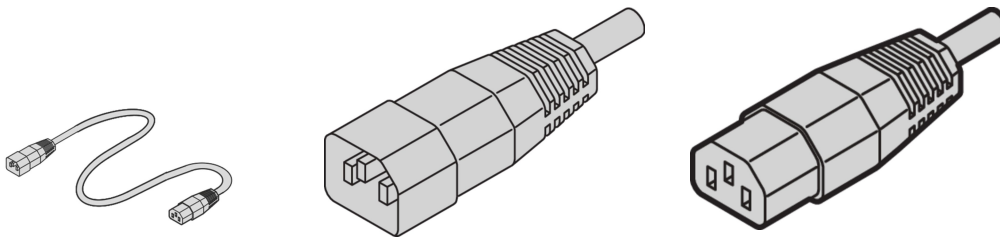

# Mains Cable, IEC C14 to C13, 1 m, Black

## CATALOG NUMBER

**60110-361**

nVent SCHROFF Mains cable provides practical, universal fastening with variable attachment facilities. They are general in nature and fit in to different applications like Fans, cabinet lights, etc., Industrial PC connections, Uninterruptible power supplies, Systems.

## PRODUCT ATTRIBUTES

Input Connector: IEC C14

Output Connector: IEC C13

Length: 1000mm

Package Quantity: 1

Color: Black

Connector Type: Straight

Material: PVC