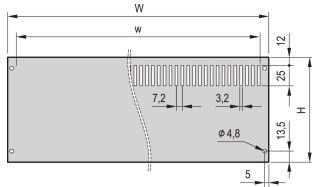

PropacPRO Rear Panel, Full Width, Unshielded

The rear panel, full width for PropacPRO Case mounts to the frame of the case. With or without vented slots.

CERTIFICATIONS

FEATURES

Alu panel, 2.0 mm (84 HP 2.5 mm)

Mounting with support bracket on case (right and left)

SPECIFICATIONS

Material:	Aluminum
Finish:	Anodized
Works With:	Cases
Product Family:	PropacPRO
Type:	Rear Panel
Product Type:	Side Panel

Table 1/2

Catalog Number	Rack Height	Rack Width	Design Feature	Package Quantity
24576-153	4U	63HP	Perforated	1
24576-145	2U	63HP	Perforated	1
24576-050	3U	84HP	Non-Perforated	1
24576-149	3U	63HP	Perforated	1
24576-150	3U	84HP	Perforated	1