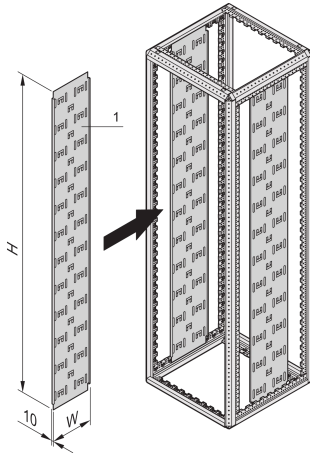

Varistar Cable Panel

Vertical cable panel for Varistar free standing cabinets powdered in cabinet color in different widths.

CERTIFICATIONS

FEATURES

For fitting directly onto the frame

Cables are assembled in place with cable ties or Velcro

SPECIFICATIONS

Product Type: Cabinet/Rack Panel

Material: Steel

Table 1/2

Catalog Number	Rack Height	Height	Width	Depth	Package Quantity	Color
23130-625	52U	2450mm	250mm	250mm	2	Black Grey
23130-502		1019mm	110mm	10mm	2	Black Grey
23130-422	47U	2200mm	150mm	150mm	2	Black Grey
23130-501		446mm	110mm	10mm	2	Black Grey