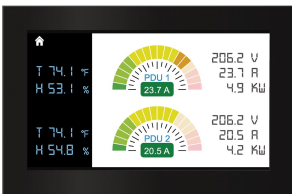

Door-Mount PDU LCD Display

Data Solutions

Smart, stylish Door-Mount PDU LCD Display externally monitors the PDU metrics inside the cabinet without opening the door to physically review the PDU’s metrics. Easy magnetic mounting installation not requiring any cabinet door cutout. Touchscreen can be installed horizontally or vertically and has plug-n-play connectivity.

FEATURES

- Saves time monitoring PDU metrics from outside the cabinet
- Prevents entering cabinet to monitor PDU metrics
- Easy magnetic mounting installation
- No cabinet door cutout required
- Optional mounting screw kit included
- Display horizontally or vertically
- Plug-n-Play connectivity
- Resistive touch screen
- Smart and stylish design
- With corresponding PDU connected sensors, it monitors voltage, current, power, temperature, humidity and air flow
- 4.3-inch (109mm) display size
- 480 x 272 display resolution
- RJ-11 cables connection